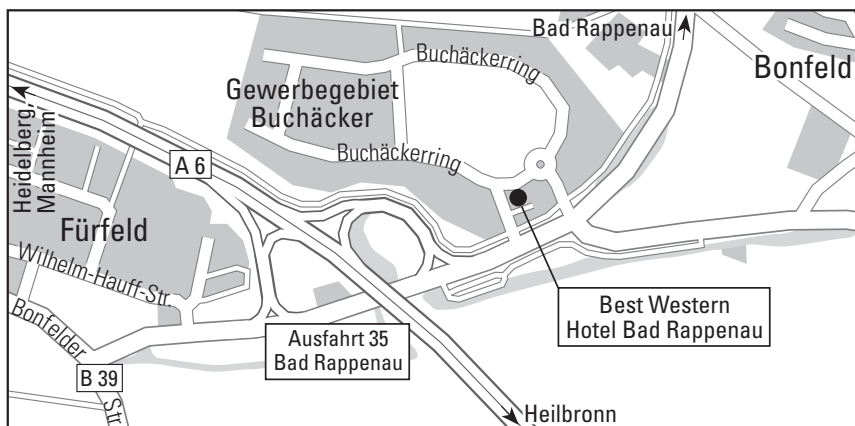

### Anreise mit öffentlichen Verkehrsmitteln

Der Bahnhof Bad Rappenau liegt an der Elsenzalbahn, die von Bad Friedrichshall nach Heidelberg führt. Den öffentlichen Personennahverkehr (ÖPNV), den der Heilbronner Hohenloher Halter Nahverkehr (HNV) sowie der Verkehrsverbund Rhein-Neckar (VRN) gewährleisten, bedienen mehrere Buslinien.

**We wish you a pleasant journey!**

**Journey by car**

Coming from the east (motorway A6): coming from Nuremberg/Stuttgart/Würzburg. At the Weinsberg motorway junction, change to the A6 towards Mannheim. Exit 35 Bad Rappenau at the 1st traffic light turn left towards Bonfeld, at the next traffic light turn left again into Buchäckerring.

Coming from the south (motorway A5): coming from Karlsruhe (A5 direction Frankfurt). At the Walldorf motorway junction, change to the A6 towards Heilbronn. Exit 35 Bad Rappenau at the 1st traffic light turn left towards Bonfeld, at the next traffic light turn left again into Buchäckerring.

**Journey by public transport**

Bad Rappenau railway station is located on the Elsenzthalbahn, which runs from Bad Friedrichshall to Heidelberg. Several bus lines serve the local public transport system (ÖPNV), which is provided by the Heilbronner Hohenloher Haller Nahverkehr (HNV) and the Verkehrsverbund Rhein-Neckar (VRN).