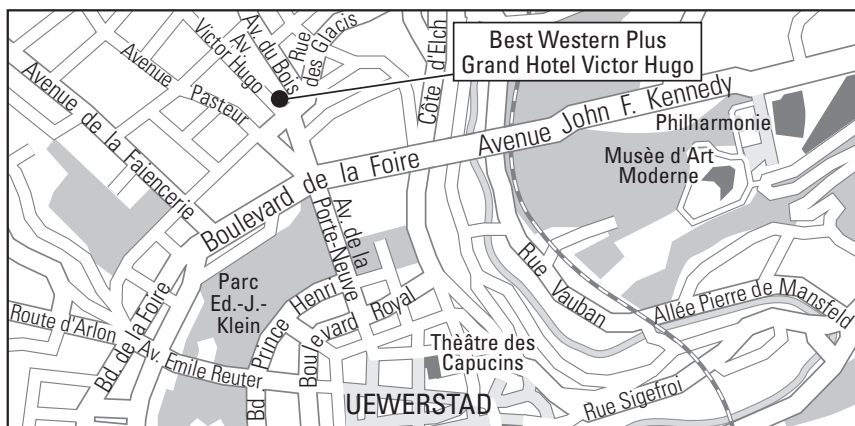

Vom Flughafen: Bus Linie 16.
Vom Bahnhof: Bus Linie 2 oder 4.

Grand Hotel Victor Hugo

3 avenue Victor Hugo · 1750 Luxembourg
Telefon +352 2627440 · info@victorhugo.bestwestern.de
www.victorhugo.bestwestern.de

We wish you a pleasant journey!

Journey by car

Via the motorway from Germany, France, Belgium A1 exit 8 direction Zentrum. Turn right at Grand Theater.

Arrival by public transport

From the airport: Bus line 16.
From the train station: Bus line 2 or 4.