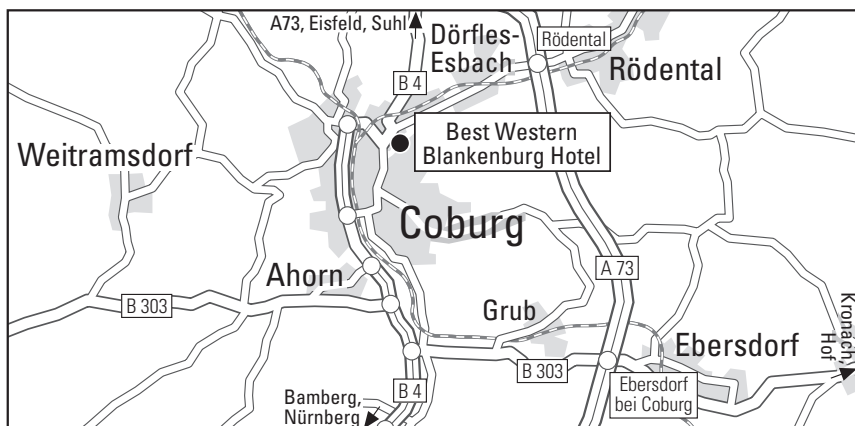

**We wish you a pleasant journey!**

**Journey by car**

Leave the motorway A73 at the exit Rödentel in the direction of Sonneberg, Neustadt, Dörfles-Esbach and turn left onto the ST2202. Follow the road for 500 m then pass the entrance of Dörfles-Esbach. Continue straight ahead onto Neustadter Straße. Follow the road for approx. 2 km and then turn left into Rosenauer Straße. Follow the road for approx. 1.5 km and turn left after the Aquaria to the Best Western Blankenburg Hotel. Leave the Bundesstraße 4 in the direction of Coburg Centrum/Parkhäuser. Continue straight ahead past the Zinkenwehr, Mauer and Post multi-storey car parks. After the Post car park, turn right at the next traffic lights. You are now on Bahnhofsstraße/Rosenauer Straße. After approx. 700 m you will reach your destination, the Best Western Blankenburg Hotel is on the right-hand side of Rosenauer Straße.

**Arrival by public transport**

At the bus station get on the city bus - line 3. After a few minutes you reach the stop Halten-Freibad Aquaria, directly in front of our Best Western Blankenburg Hotel.

**Blankenburg Hotel**