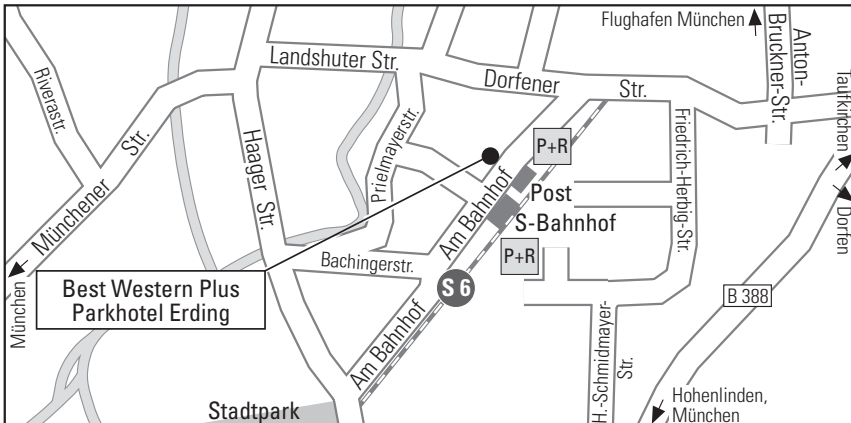

### Anreise mit dem Pkw

**VON NORDEN/WESTEN/OSTEN:** Immer Richtung Flughafen halten, erst im Flughafenbereich Richtung Erding. Dort an der 6. Ampel rechts (Dorfener Straße), dann 1. Ampel links. Das Hotel befindet sich nach 50 m auf der rechten Seite.

We wish you a pleasant journey!

**Journey by car**

From north/west/east: always keep direction airport, only in the airport area direction Erding. Turn right at the 6th traffic light (Dorfener Straße), then turn left at the 1st traffic light. The hotel is after 50 m on the right side.

From south: take the A94/A99 motorway to exit Kirchheim (No. 15) and follow the signs to Erding. After Bergham/Aufhausen turn left twice onto the B388 towards Vilsbiburg. After 3.5 km turn left at the traffic lights. Then turn left again at the next and the next but one traffic lights. The hotel is after 50 m on the right side. If you get lost in Erding, follow the signs to car park no. 7 which is diagonally opposite the hotel. If there are any problems, call us at 08122 / 499 0 and we will guide you to us.

**Arrival by public transport**

Coming from Munich: S-Bahn S2 direction Erding, get off at the final station, walk towards the city centre, you will find the hotel directly opposite the railway station. From the airport take bus 512 to Erding to the terminus (Erding), 50 m to the hotel.