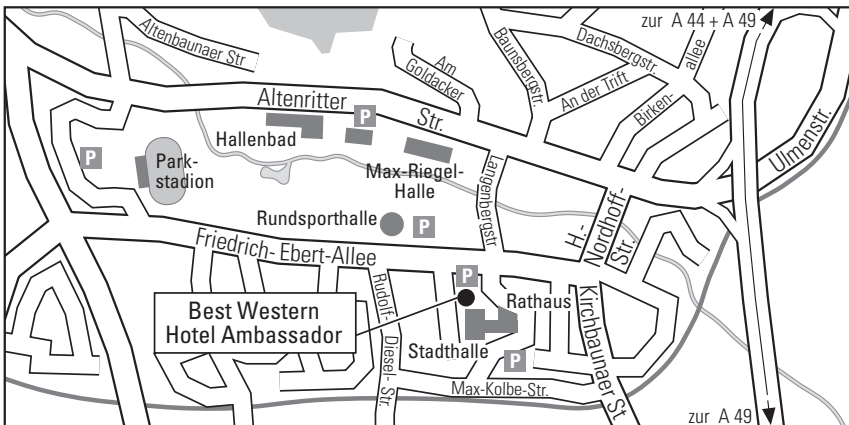

Anreise mit öffentlichen Verkehrsmitteln

Vom Bahnhof Kassel-Wilhelmshöhe mit der Buslinie 51 bis Baunatal-Stadtmitte fahren. Die Haltestelle ist ca. 200 m vom Hotel entfernt. ICE-Bahnhof Wilhelmshöhe: Straßenbahn Linie 4 Richtung Mattenberg, umsteigen an der Haltestelle Altenbaunaer Straße/Europaschule (1 Minute Wartezeit) in Linie 5 bis Baunatal Stadtmitte, ca. 1 Minute Fußweg zum Hotel; Fahrtzeit gesamt ca. 25 Minuten